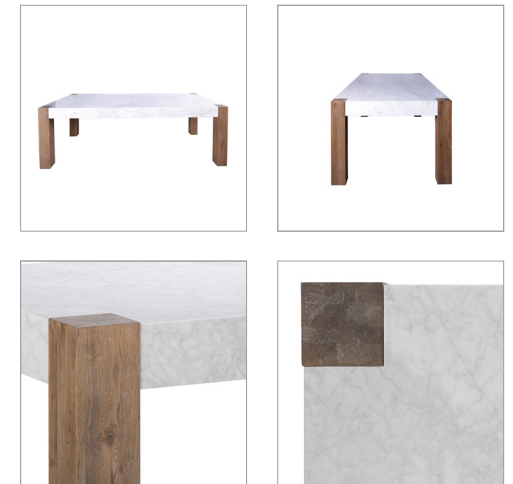

PRODUCTS / CLASSIC COLLECTION / DINING TABLES

JUNCTION

A perfect dining table to gather friends and enjoy the pleasures of a beautiful meal, the Junction dining table is a place of meeting. The richness of the cool marble contrasted with the strong rustic timber legs creates a stunning combination.

Also available in other sizes - See over for more details of the full collection.

DIMENSIONS:

OVERALL

L: 94.4" / 240 cm

W: 43.3 / 110 cm

H: 30" / 77 cm

LEGS SPACING

84.2" / 214 cm

UNDER TABLE TOP

H: 25.9" / 66 cm

PRODUCT SHOWN IN:

240cm - Marble White Polished & Weathered Oak

PRODUCTS / CLASSIC COLLECTION / DINING TABLES / JUNCTION
FULL COLLECTION

**Junction
Console**
L: 70.9" / 180 cm
W: 15.7 / 40 cm
H: 31.5" / 80 cm

**Junction
Dining Table 240cm**
L: 94.5" / 240 cm
W: 43.3" / 110 cm
H: 30" / 77 cm
L.S: 84" / 214 cm

L.S = Legs Spacing