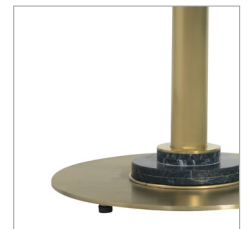

## STRATA

An elegant bistro table clad in richly veined, dark green marble with a honed finish, edged in brushed brass around the tabletop and supported on a brushed brass pedestal base.

**DIMENSIONS:**

**OVERALL**

L: 27.6" / 70 cm

W: 24" / 61 cm

H: 29.9" / 76 cm

**WEIGHT**

62.5KG

**UNDER TABLE TOP**

H: 28.1" / 71.5 cm

**PRODUCT SHOWN IN:**

Marble Green Honed & Brushed Brass

**Special Note:** The bartop edge side is surrounding with natural brass which is untreated and will develop its own patina over time, slowly changing colour, turning lighter or darker in different spots. This is a normal result of oxidisation and not a sign of defect.