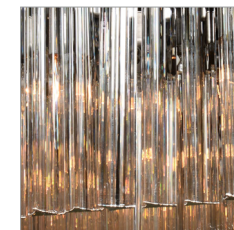

< Back

HOME ACCESSORIES / CLASSIC COLLECTION / LIGHTING

PARADISE

The Paradise shines through waves of pleasure like softly rolling seas, transporting Art Deco glamour into the modern day. We've redesigned our prism glass for greater light diffusion to set the mood for mellow moments.