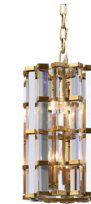

< Back

HOME ACCESSORIES / CLASSIC COLLECTION / LIGHTING

NIGHT ROD

The glamorous Night Rod collection is inspired by unexpected flashes of light in the night. Long prisms of optical grade glass are held tightly together in a staggered effect, within a skeleton of either plated bronze or natural metal. The triangular shape of the prisms reflects and refracts the light on all sides in a shimmering dance of sparkle.

PRODUCT SHOWN IN:

82cm - Optical Grade Glass & Plated Bronze

Check for release certification in specific regions.

> APPENDIX SPARE PARTS

HOME ACCESSORIES / CLASSIC COLLECTION / LIGHTING
FULL COLLECTION

**Night Rod Medium
Pendant 44cm**

L: 17.3" / 44 cm
W: 17.3" / 44 cm
H: 12.6" / 32 cm

Weight: 30 kg
Max. Watt.: 72 / 100 W
No. of Bulbs: 4

**Night Rod Large
Pendant 82cm**

L: 32.3" / 82 cm
W: 32.3" / 82 cm
H: 25.6" / 65 cm

Weight: 44 kg
Max. Watt.: 216 / 300 W
No. of Bulbs: 12

**Night Rod Small
Pendant 30cm**

L: 11.8" / 30 cm
W: 11.8" / 30 cm
H: 35" / 89 cm

Weight: 28 kg
Max. Watt.: 72 / 100 W
No. of Bulbs: 4

**Night Rod Tiny
Pendant 24cm**

L: 9.4" / 24 cm
W: 9.4" / 24 cm
H: 15.7" / 40 cm