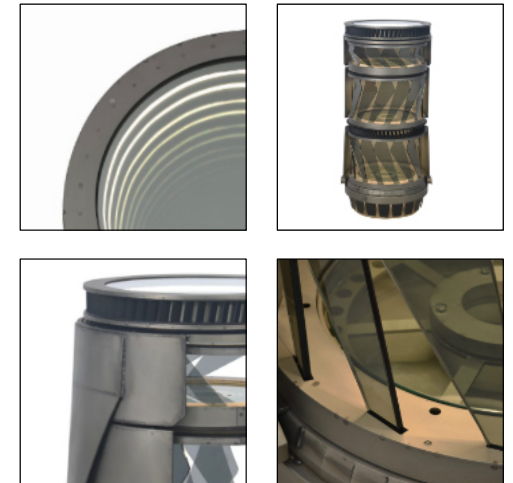

## TURBINE DRINKS CABINET

The Turbine drinks cabinet takes its shape from the details of fighter jet engines. Each level is comprised of its own exterior rotating portal constructed of glass blades, redolent of the fan rotors and compressor rotors of a jet turbine engine. Each level is also equipped with an internal rotating turntable for your favourite drinks and glasses, echoing the rotary components of these supersonic engines. The entire drinks cabinet is then lit up by its internal light sources to create a glowing effect like a red-hot jet engine about to break the sound barrier, and topped with an infinity mirror effect on the surface to project the illusion that everything is being pulled into the turbine.

### DIMENSIONS :

L: 26" / 66 cm

W: 25.6" / 65 cm

H: 52.4" / 133 cm

### PRODUCT SHOWN IN :

Glass & Raw Natural Matt

**Special Note: This table contains built-in LED strips, max. 35W.**

**LED Colour: Warm White**

**Colour Temperature: 3000k**