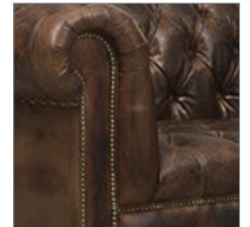

PRODUCTS / SOFA

ROCKER SOFA 3S

The ideology of the Rocker sofa comes from two very distinct and opposite worlds crashing together to form a perfect balance. Beginning with the Rockers, which was a sub culture that originated in the UK, based around rock 'n' roll music and cafe racer motorcycles. The Rockers' motorcycling lifestyle dropped them out of mainstream society and they were branded as rebels and outsiders. At the opposite end of British society, the Chesterfield sofa was designed for upper-class gentlemen to sit without creasing their suit. These worlds come together in the Rocker sofa, contrasting the refined Chesterfield silhouette with distressed leather, emulating the scruffy and rebellious Rockers, and finished with stainless steel feet shaped like giant bolts, referencing the machine world of motorcycling.

DIMENSIONS :

OVERALL	SEAT
L: 95.3" / 242 cm	L: 67" / 170 cm
W: 38" / 97 cm	W: 24" / 61 cm
H: 29" / 74 cm	H: 16" / 41 cm

PRODUCT SHOWN IN :

Burn Out Cigar & Raw Steel