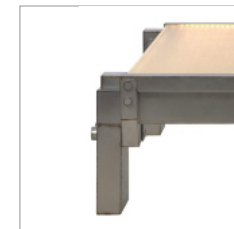

## FLATBED COFFEE TABLE

The Flatbed collection takes its inspiration quite literally from the mighty Flatbed trucks, the unsung heroes of the automotive and motorcycling world. These beasts of machines are trucks with an entirely flat, level bed traditionally made of planks, with no sides or roof, allowing cars or motorcycles to be winched onboard for transportation to races, shows, or just to the garage for a tune up. Resonating with the traditional trucks, the Flatbed collection uses Black Ice glass planks to create the surface of each table, contrasted by the intricate stainless steel fabrication work of the frame, embodying the machinery of the trucks, and then highlighted by the internal LEDs to bring each table to life.

### DIMENSIONS :

L: 62.1" / 158 cm

W: 46.5" / 118 cm

H: 16.5" / 42 cm

### PRODUCT SHOWN IN :

Black Ice & Raw Steel

**Special Note: This table contains built-in LED strips, max. 36W.**

LED Colour: Warm White

Colour Temperature: 3000k