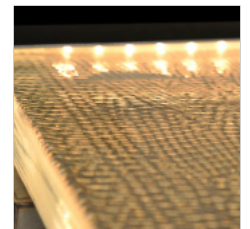

## FLATBED COFFEE TABLE

The Flatbed collection takes its inspiration quite literally from the mighty Flatbed trucks, the unsung heroes of the automotive and motorcycling world. These beasts of machines are trucks with an entirely flat, level bed traditionally made of planks, with no sides or roof, allowing cars or motorcycles to be winched onboard for transportation to races, shows, or just to the garage for a tune up. Resonating with the traditional trucks, the Flatbed collection uses Black Ice glass planks to create the surface of each table, contrasted by the intricate stainless steel fabrication work of the frame, embodying the machinery of the trucks, and then highlighted by the internal LEDs to bring each table to life.

### DIMENSIONS :

L: 62.1" / 158 cm

W: 46.5" / 118 cm

H: 16.5" / 42 cm

### PRODUCT SHOWN IN :

Black Ice & Raw Steel

**Special Note: This table contains built-in LED strips, max. 36W.**

LED Colour: Warm White

Colour Temperature: 3000k