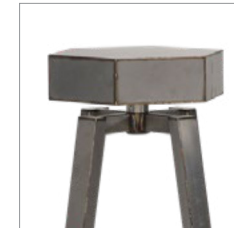

PRODUCTS / STOOL

BOLT BARSTOOL

The Bolt stool and barstool embody the absolute precision which is present in every part of a motorcycle, even the smallest parts. Massimo Tamburini, arguably the most famous motorcycle designer of all time, once spent 60,000 hours designing a single motorcycle, where he personally designed every part - even down to the bolts. The Bolt collection is a tribute to the genius of the late Tamburini, taking one of the smallest and often least appreciated parts of a motorcycle and amplifying it in the form of swivel stools and barstools.

DIMENSIONS :

BARSTOOL

L: 21.7" / 55 cm
W: 21.7" / 55 cm
H: 32.3" / 82 cm

COUNTER STOOL

L: 21.7" / 55 cm
W: 21.7" / 55 cm
H: 26" / 66 cm

PRODUCT SHOWN IN :

Raw Steel