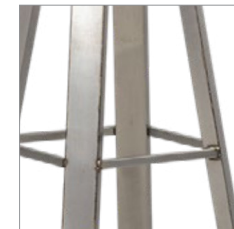

PRODUCTS / STOOL

BOLT BARSTOOL

The Bolt stool and barstool embody the absolute precision which is present in every part of a motorcycle, even the smallest parts. Massimo Tamburini, arguably the most famous motorcycle designer of all time, once spent 60,000 hours designing a single motorcycle, where he personally designed every part - even down to the bolts. The Bolt collection is a tribute to the genius of the late Tamburini, taking one of the smallest and often least appreciated parts of a motorcycle and amplifying it in the form of swivel stools and barstools.

DIMENSIONS :

BARSTOOL

L: 21.7" / 55 cm
W: 21.7" / 55 cm
H: 32.3" / 82 cm

COUNTER STOOL

L: 21.7" / 55 cm
W: 21.7" / 55 cm
H: 26" / 66 cm

PRODUCT SHOWN IN :

Raw Steel