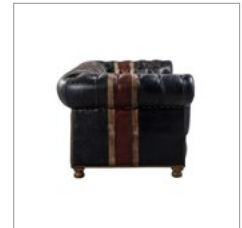

PRODUCTS / CLASSIC COLLECTION / FIXED SOFAS

WESTMINSTER BUTTON

The Timothy Oulton Westminster Button is our take on the classic Chesterfield sofa, once a staple in palaces, hotels and gentlemen's clubs. Adopting the Chesterfield's distinctive, deep buttoned detailing, the Westminster Button is handcrafted using traditional construction methods, with around 1300 studs applied by hand on the 3-seater sofa. Distressed leathers add an antiquated aesthetic while proportions are refined for a modern sensibility. Leather finish comes with stud detailing, fabric finish comes with piping instead of studs.

Also available in a feather filled cushion seat called the Westminster Feather.

OTHER MODELS :

Westminster Button
Buck'dN Brok'n
1S, 2S, 3S, 4S, 6S
Medium, Large Footstool

DIMENSIONS :

OVERALL

L: 95.3" / 242cm

W: 38.2" / 97 cm

H: 28.9" / 74 cm

SEAT

L: 69.7" / 177 cm

W: 24.4" / 62 cm

H: 16" / 41 cm

AVAILABLE IN :

LEATHER : Antique Tobacco, Whisky | Buff Burnished Blue, Nutmeg, Chocolate, Graphite, Pewter, Taupe | Destroyed Black, Raw | Old Saddle Black, Cocoa, Nut | Safari Black, Charcoal, Nutmeg, Tobacco | Savage | Vagabond Black, Blue, Brown, Mustard, Red | Vintage Bianco, Cigar, Jet Black | Buck'dN Brok'n | Jack'dN Brok'n

See over for other sizes

PRODUCT SHOWN IN :

3 Seater - Jack'dN Brok'n

> SEATINGS SPECIFICATIONS

> FINISHES STANDARDS

PRODUCTS / CLASSIC COLLECTION / FIXED SOFAS / WESTMINSTER BUTTON

Westminster Button 1S
 L: 48.4" / 123 cm
 W: 38.2" / 97 cm
 H: 28.9" / 74 cm