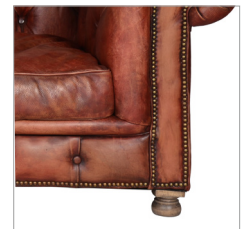

DIMENSIONS:

OVERALL

L: 95.3" / 242cm

W: 38.2" / 97 cm

H: 28.9" / 74 cm

SEAT

L: 68.3" / 174 cm

W: 24.8" / 63 cm

H: 20.1" / 51 cm

AVAILABLE IN:

LEATHER: Antique Tobacco, Whisky | Buff Burnished Blue, Nutmeg, Chocolate, Graphite, Pewter, Taupe | Destroyed Black, Raw | Old Saddle Black, Cocoa, Nut | Safari Black, Charcoal, Nutmeg, Tobacco | Savage | Vagabond Black, Blue, Brown, Mustard, Red | Vintage Bianco, Cigar, Jet Black

FABRIC: Pennines Linen Natural, Cobalt, Grey, Ocean, Pink, Slate, White | Revival Velvet Teal, Mint, Grey, Navy, Black, Ruby, Aqua | Venetian Velvet Sky, Brown, Black, Amber, Pink, Purple | Acid Jungle | Faded & Degraded Melting Paisley, Peat Smudge, Peeling Ceiling

See over for other sizes

PRODUCT SHOWN IN:

3 Seater - Vagabond Red

> SEATINGS SPECIFICATIONS

> FINISHES STANDARDS