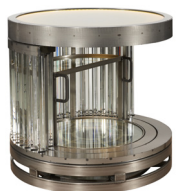

Rex Bio Hazard H60cm
L: 25" / 63 cm
W: 25" / 63 cm
H: 24" / 60 cm
Weight: 90 kg
Max. Watt.: 16.5 W