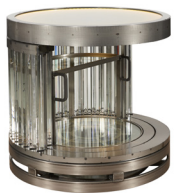

OTHER MODELS:

Rex Bio Hazard H60cm

L: 25" / 63 cm

W: 25" / 63 cm

H: 24" / 60 cm

Weight: 90 kg

Max. Watt.: 16,5 W

BULB TYPE:

DIMENSIONS:

L: 25" / 63 cm

W: 25" / 63 cm

H: 46" / 117 cm

Weight: 126 kg

Max Watt.: 20 W

No. of Bulbs: 1 LED Strip + 3 Spot

PRODUCT SHOWN IN:

Rex Tall Mirror - 240cm
 L: 53.9" / 137 cm
 W: 6.3" / 16 cm
 H: 93.8" / 240 cm
 Weight: 165 kg
 Max. Watt.: 96 / 600 W
 No. of Bulbs: 24

Rex Round Mirror
 L: 37.1" / 95 cm
 W: 6.3" / 16 cm
 H: 37.1" / 95 cm
 Weight: 34 kg
 Max. Watt.: 144 / 200 W
 No. of Bulbs: 8