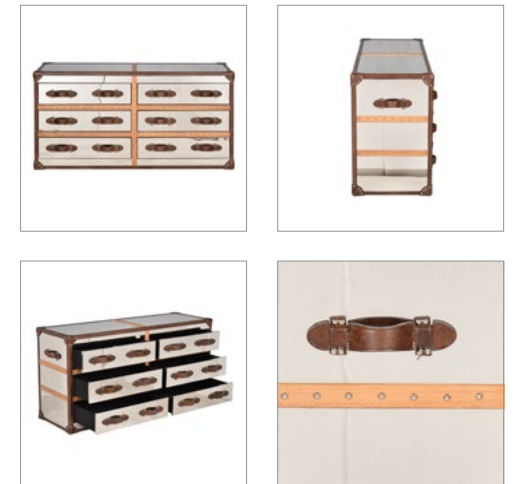

DIMENSIONS :

L: 59.1" / 150 cm

W: 19.7" / 50 cm

H: 30.3" / 77 cm

PRODUCT SHOWN IN :

Shiny Steel

> FINISHES STANDARDS