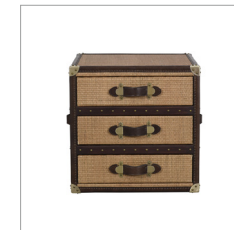

DIMENSIONS :

L: 23.6" / 60 cm

W: 23.6" / 60 cm

H: 23.6" / 60 cm

PRODUCT SHOWN IN :

Large - Original Rattan (top) | Vintage Cigar (bottom)

> FINISHES STANDARDS