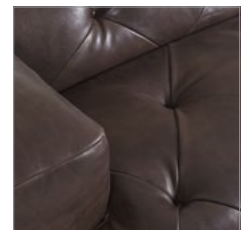

PRODUCTS / NEW 2020 / FIXED SOFAS

SQUIDGY

Super soft and super squidgy, just like its namesake. With a soft silhouette and luxuriously thick, deep padding, Squidgy offers an invitation to get comfortable and lose yourself in its sumptuous and curvaceous form. All-over deep buttoning and broad, deep creases inject plenty of playful sophistication while wide, squared off arms, a low profile and generous proportions maintain Squidgy's bold and contemporary character.

DIMENSIONS :

OVERALL	SEAT	ARM
L: 92.1" / 234 cm	L: 63" / 160 cm	-
W: 45.3" / 115 cm	W: 28.3" / 72 cm	-
H: 25.6" / 65 cm	H: 16.5" / 42 cm	-

AVAILABLE IN :

LEATHER : Antique Tobacco, Whisky | Buff Burnished Blue, Nutmeg, Chocolate, Graphite, Pewter | Destroyed Black, Raw | Old Saddle Black, Cocoa, Nut | Safari Black, Charcoal, Nutmeg, Tobacco | Savage | Vagabond Black, Blue, Brown, Mustard, Red | Vintage Bianco, Cigar

FABRIC : Natural Linen Azure, Ecru, Mist, Smoke | Revival Velvet Teal, Mint, Grey, Navy, Black, Ruby, Aqua | Woven Linen Ash, Graphite

PRODUCT SHOWN IN :

2.5 Seater - Buff Burnished Chocolate

> SEATINGS SPECIFICATIONS

> FINISHES STANDARDS

PRODUCTS / NEW 2020 / FIXED SOFAS / SQUIDGY

Squidgy Sofa 2.5s
L: 92.1" / 234 cm
W: 45.3" / 115 cm
H: 25.6" / 65 cm

S.L: 63" / 160 cm
S.W: 28.3" / 72 cm
S.H: 16.5" / 42 cm

Squidgy Sofa 3s
L: 110.2" / 280 cm
W: 45.3" / 115 cm
H: 25.6" / 65 cm