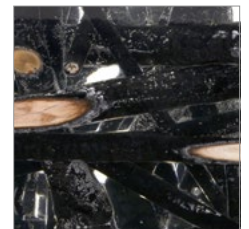

PRODUCTS / CLASSIC COLLECTION / SIDE TABLES

SPUR LARGE

Bring the spirit of nature indoors with this sensuous feast of textures. Smooth cold acrylic is juxtaposed with the warmth of raw driftwood for a tantalisingly tactile experience. The driftwood has been collected by hand from beaches all over the world, each piece uniquely marked by swathing tides and weathered shores. Beautifully handcrafted, the once forgotten wood is suspended within the liquid acrylic, each tiny bubble like a last breath of air before being frozen in time.

OTHER MODELS :

Burntwood
Small Side Table

Driftwood
Small Side Table

AVAILABLE IN :

WOOD : Burntwood | Driftwood

Large Side Table comes with acrylic feet and small side table comes with rubber feet (height shown without pads)

DIMENSIONS :

LARGE

L: 23.6" / 60 cm

W: 23.6" / 60 cm

H: 13.8" / 35 cm

SMALL

L: 11.8" / 30 cm

W: 11.8" / 30 cm