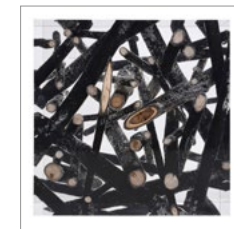

PRODUCTS / CLASSIC COLLECTION / SIDE TABLES

SPUR LARGE

Bring the spirit of nature indoors with this sensuous feast of textures. Smooth cold acrylic is juxtaposed with the warmth of raw driftwood for a tantalisingly tactile experience. The driftwood has been collected by hand from beaches all over the world, each piece uniquely marked by swathing tides and weathered shores. Beautifully handcrafted, the once forgotten wood is suspended within the liquid acrylic, each tiny bubble like a last breath of air before being frozen in time.

OTHER MODELS :

Burntwood
Small Side Table

Driftwood
Small Side Table

AVAILABLE IN :

WOOD : Burntwood | Driftwood

Large Side Table comes with acrylic feet and small side table comes with rubber feet (height shown without pads)

DIMENSIONS :

LARGE

L: 23.6" / 60 cm

W: 23.6" / 60 cm

H: 13.8" / 35 cm

SMALL

L: 11.8" / 30 cm

W: 11.8" / 30 cm