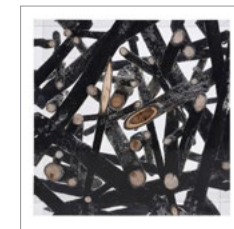

PRODUCTS / CLASSIC COLLECTION / SIDE TABLES

SPUR LARGE

Bring the spirit of nature indoors with this sensuous feast of textures. Smooth cold acrylic is juxtaposed with the warmth of raw driftwood for a tantalisingly tactile experience. The driftwood has been collected by hand from beaches all over the world, each piece uniquely marked by swathing tides and weathered shores. Beautifully handcrafted, the once forgotten wood is suspended within the liquid acrylic, each tiny bubble like a last breath of air before being frozen in time.

OTHER MODELS :

Burntwood
Small Side Table

Driftwood
Small Side Table

AVAILABLE IN :

WOOD : Burntwood | Driftwood

Large Side Table comes with acrylic feet and small side table comes with rubber feet (height shown without pads)

DIMENSIONS :

LARGE

L: 23.6" / 60 cm

W: 23.6" / 60 cm

H: 13.8" / 35 cm

SMALL

L: 11.8" / 30 cm

W: 11.8" / 30 cm