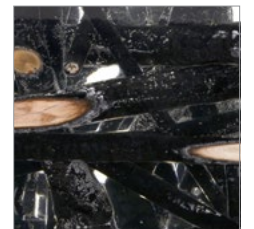

PRODUCTS / CLASSIC COLLECTION / SIDE TABLES

SPUR LARGE

Bring the spirit of nature indoors with this sensuous feast of textures. Smooth cold acrylic is juxtaposed with the warmth of raw driftwood for a tantalisingly tactile experience. The driftwood has been collected by hand from beaches all over the world, each piece uniquely marked by swathing tides and weathered shores. Beautifully handcrafted, the once forgotten wood is suspended within the liquid acrylic, each tiny bubble like a last breath of air before being frozen in time.

OTHER MODELS :

Burntwood
Small Side Table

Driftwood
Small Side Table

AVAILABLE IN :

WOOD : Burntwood | Driftwood

Large Side Table comes with acrylic feet and small side table comes with rubber feet (height shown without pads)

DIMENSIONS :

LARGE

L: 23.6" / 60 cm

W: 23.6" / 60 cm

H: 13.8" / 35 cm

SMALL

L: 11.8" / 30 cm

W: 11.8" / 30 cm