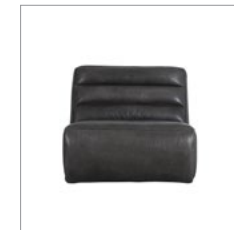

PRODUCTS / NEW 2020 / ARMCHAIRS

SLOUCHY

A super stylish motion chair, Slouchy offers pure, unfiltered comfort. Sitting low to the ground, its wide proportions gives you plenty of room to relax, while a cleverly hidden electric motion function allows you to recline fully with your seat back and your feet up. Clad in Buff Burnished leather, combining a classic vintage style with a burnished finish and rich depth of colour, with wide channel stitching for a sleek yet casual look. Come home to some stress-free alone time and settle in for the evening in front of your favourite box set.

DIMENSIONS :

OVERALL	SEAT	ARM
L: 36.6" / 93 cm	L: 36.6" / 93 cm	-
W: 46.9" / 119 cm	W: 29.5" / 75 cm	-
H: 31.5" / 80 cm	H: 16.5" / 42 cm	-

PRODUCT SHOWN IN :

Buff Burnished Pewter

> SEATINGS SPECIFICATIONS

> FINISHES STANDARDS

AVAILABLE IN :

LEATHER : Buff Burnished Blue, Nutmeg, Chocolate, Graphite, Pewter