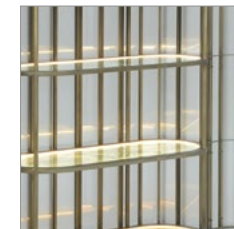

PRODUCTS / NEW 2021 / BARS CABINETS & BARS

SHIMMER

Cocktail hour becomes golden hour with the beautiful Shimmer bar cabinet and its mellow golden glow. Exuding flair and finesse, Shimmer is crafted by hand from a series of overlapping glass panels, each one edged entirely in brass. The glass is subtly faceted, refracting the light inside the cabinet to cast a spectacle of shapes that magically trick the eye. Butterfly-style doors open out fully, allowing easy access to your stock of drinks and glasses inside, with the three lit glass shelves housing everything you need for a great night in.

DIMENSIONS :

L: 38" / 97 cm

W: 19" / 47 cm

H: 47" / 119 cm

Weight: 119 kg

Max Watt.: 35 W

BULB TYPE :

UK, US, EU, AUS, AF : LED Strip