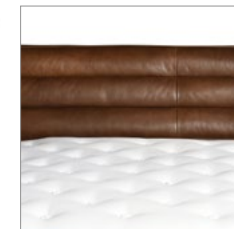

BED / SHABBY BED FRAME

SHABBY

Bringing effortless luxe to the bedroom, the Shabby bed is a reinterpretation of our incredibly comfortable Shabby sofa, affectionately known as our ultimate sloucher. A relaxed yet sculpted silhouette features a sloped bedhead with Shabby's signature wide channel-stitching, lending a sleek yet casual look that is at once both classic and contemporary. The mattress (not included) sits within the bed frame for a cosy, cocooned feel. Available in a wide range of rich leathers, wild printed velvets and natural linens, suiting every style from serene sanctuaries to glamorous boudoirs.

UAE SUPER KING

L : 90"/ 228 cm
W : 103"/ 262 cm
L : 72"/ 182cm
W : 80"/ 203 cm

M.L = Mattress Length | **M.W** = Mattress Width

AVAILABLE IN :

LEATHER : Antique Tobacco, Whisky | Buff Burnished Blue, Nutmeg, Chocolate, Graphite, Pewter, Taupe | Destroyed Black, Raw | Old Saddle Black, Cocoa, Nut | Safari Black, Charcoal, Nutmeg, Tobacco | Savage | Vagabond Black, Blue, Brown, Mustard, Red | Vintage Bianco, Cigar, Jet Black

FABRIC : Acid Jungle | Faded & Degraded | Natural Linen Azure, Ecru, Mist, Smoke | Pennines Linen Natural | Revival Velvet Teal, Mint, Grey, Navy, Black, Ruby, Aqua | Woven Linen Ash, Graphite

DIMENSIONS :

US Super King

L : 88"/ 224 cm
W : 102"/ 260 cm
H : 37"/ 95 cm

Mattress Height

15" / 27 cm

PRODUCT SHOWN IN :

UK Super King - Savage