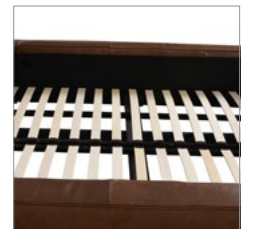

DIMENSIONS :

US Super King

L : 88"/ 224 cm
W : 102"/ 260 cm
H : 37"/ 95 cm

Mattress Height

15" / 27 cm

PRODUCT SHOWN IN :

UK Super King - Savage