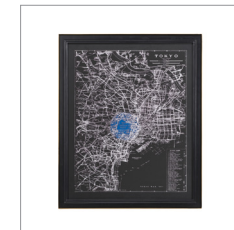

## SAVOY MAPS

Our new Savoy Maps selection presents each city from a modern, monochromatic viewpoint, designed to look like the negative of a photograph. View your favourite city through fresh new eyes. Framed in Matt Black Oak with brass trim.

### DIMENSIONS :

L: 35.4" / 90 cm

W: 2" / 5 cm

H: 42.9" / 109 cm

**Savoy Maps  
London**  
L: 35.4" / 90 cm  
W: 2" / 5 cm  
H: 42.9" / 109 cm

**Savoy Maps  
Los Angeles**  
L: 35.4" / 90 cm  
W: 2" / 5 cm  
H: 42.9" / 109 cm

**Savoy Maps  
New York**  
L: 35.4" / 90 cm  
W: 2" / 5 cm  
H: 42.9" / 109 cm

**Savoy Maps  
Tokyo**  
L: 35.4" / 90 cm  
W: 2" / 5 cm  
H: 42.9" / 109 cm