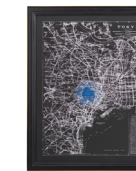

## SAVOY MAPS

Our new Savoy Maps selection presents each city from a modern, monochromatic viewpoint, designed to look like the negative of a photograph. View your favourite city through fresh new eyes. Framed in Matt Black Oak with brass trim.

**Savoy Maps  
London**  
L: 35.4" / 90 cm  
W: 2" / 5 cm  
H: 42.9" / 109 cm

**Savoy Maps  
Los Angeles**  
L: 35.4" / 90 cm  
W: 2" / 5 cm  
H: 42.9" / 109 cm

**Savoy Maps  
New York**  
L: 35.4" / 90 cm  
W: 2" / 5 cm  
H: 42.9" / 109 cm

**Savoy Maps  
Paris**  
L: 35.4" / 90 cm  
W: 2" / 5 cm  
H: 42.9" / 109 cm

**Savoy Maps  
San Francisco**  
L: 35.4" / 90 cm  
W: 2" / 5 cm  
H: 42.9" / 109 cm

**Savoy Maps  
Sydney**  
L: 35.4" / 90 cm  
W: 2" / 5 cm  
H: 42.9" / 109 cm

**Savoy Maps  
Tokyo**  
L: 35.4" / 90 cm  
W: 2" / 5 cm  
H: 42.9" / 109 cm