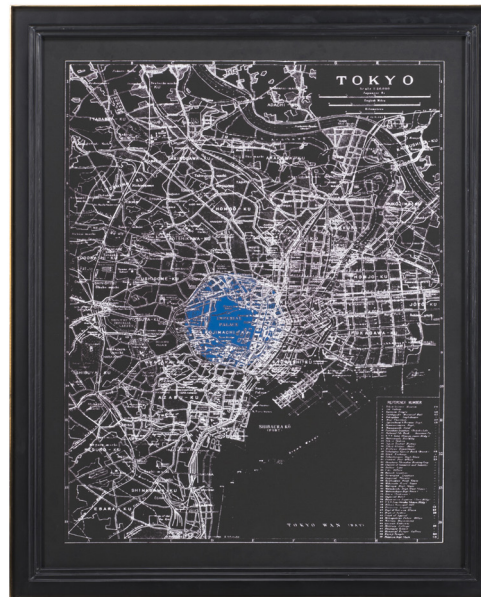

## SAVOY MAPS

Our new Savoy Maps selection presents each city from a modern, monochromatic viewpoint, designed to look like the negative of a photograph. View your favourite city through fresh new eyes. Framed in Matt Black Oak with brass trim.

### DIMENSIONS :

L: 35.4" / 90 cm

W: 2" / 5 cm

H: 42.9" / 109 cm

**Savoy Maps  
London**  
L: 35.4" / 90 cm  
W: 2" / 5 cm  
H: 42.9" / 109 cm

**Savoy Maps  
Los Angeles**  
L: 35.4" / 90 cm  
W: 2" / 5 cm  
H: 42.9" / 109 cm

**Savoy Maps  
New York**  
L: 35.4" / 90 cm  
W: 2" / 5 cm  
H: 42.9" / 109 cm

**Savoy Maps  
Tokyo**  
L: 35.4" / 90 cm  
W: 2" / 5 cm  
H: 42.9" / 109 cm