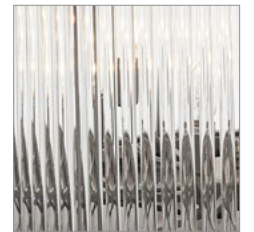

PRODUCTS / CLASSIC COLLECTION / SIDE TABLES

ROD

The Rod collection is a modern day interpretation of Venetian Murano brass and glass library lights from the 1940s. Softly illuminated from within, this unique design creates a mellow ambience, perfect for relaxing or entertaining guests. The glass rod structure is inspired by the colonnades of Stowe School, which made a huge impression on Tim during a visit for an away game in his school days. The dazzling opulence of the glass is daringly contrasted with our natural raw iron finish, bearing the marks of the welder's torch for a modern, industrial take on elegance.

DIMENSIONS :

SMALL

L: 23.6" / 60 cm

W: 23.6" / 60 cm

H: 23.6" / 60 cm

Max. Watt.: 150 W

No. of Bulbs: 6

BULB TYPE :