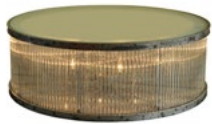

< Back

HOME ACCESSORIES / CLASSIC COLLECTION / LIGHTING

ROD

The Rod collection is a modern day interpretation of Venetian Murano brass and glass library lights from the 1940s. The elliptical glass rod structure is inspired by the colonnades of Stowe School which made a huge impression on Tim during a visit for an away game in his school days. The dazzling opulence of the glass is daringly contrasted with our natural raw iron finish which accentuates the imperfections made in the handcrafting of the light.

AVAILABLE IN :

FRAME : Natural with Clear Glass

BULB TYPE :

UK: LED TYPE B

EU, AU, ASIA: B E14 18W / Halogen

US: B E12 25W / Incandescent

This light fixture is dimmable. Rod also available in Console, Side table and full Lighting collection - see over for more details.

DIMENSIONS :

L: 31.5" / 80 cm

Weight: 45 kg

W: 31.5" / 80 cm

Max. Watt.: EU 144 / US 200 W

H: 22.4" / 57 cm

No. of Bulbs: 8

PRODUCT SHOWN IN :

Hand-polished Glass & Natural

Check for release certification in specific regions.

> **APPENDIX SPARE PARTS**

HOME ACCESSORIES / CLASSIC COLLECTION / LIGHTING / ROD

FULL COLLECTION

Rod Coffee Table
 L: 47.2" / 120 cm
 W: 47.2" / 120 cm
 H: 15.7" / 40 cm
 Weight: 86 kg
 Max. Watt.: 144 / 200 W
 No. of Bulbs: 8