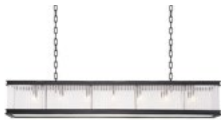

Rod XS Pendant
 L: 11.8" / 30 cm
 W: 11.8" / 30 cm
 H: 12.2" / 31 cm
 Weight: 9.5 kg
 Max. Watt.: 54 / 75 W
 No. of Bulbs: 3

Rod Flush 80cm
 L: 31.5" / 80 cm
 W: 31.5" / 80 cm
 H: 15.7" / 40 cm
 Weight: 53 kg
 Max. Watt.: 200 W
 No. of Bulbs: 8

Rod Flush 50cm
 L: 19.7" / 50 cm
 W: 19.7" / 50 cm
 H: 11" / 28 cm
 Weight: 22 kg
 Max. Watt.: 150 W
 No. of Bulbs: 6

Rod Table Lamp
 L: 12.6" / 32 cm
 W: 12.6" / 32 cm
 H: 19.7" / 50 cm
 Weight: 15 kg
 Max. Watt.: 108 / 150 W
 No. of Bulbs: 6

Rod Tiny Floor Lamp
 L: 9.8" / 25 cm
 W: 9.8" / 25 cm
 H: 43.3" / 110 cm
 Weight: 29 kg
 Max. Watt.: 108 / 150 W
 No. of Bulbs: 6

Rod Short Floor Lamp
 L: 12.6" / 32 cm
 W: 12.6" / 32 cm
 H: 39.4" / 100 cm
 Weight: 30 kg
 Max. Watt.: 162 / 225 W
 No. of Bulbs: 9

Rod Tall Floor Lamp
 L: 12.6" / 32 cm
 W: 12.6" / 32 cm
 H: 59.1" / 150 cm
 Weight: 55 kg
 Max. Watt.: 324 / 450 W
 No. of Bulbs: 18

CONTINUE >>

HOME ACCESSORIES / CLASSIC COLLECTION / LIGHTING / ROD

FULL COLLECTION CONTINUE