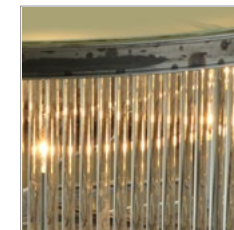

PRODUCTS / CLASSIC COLLECTION / COFFEE TABLES

ROD

The Rod collection is a modern day interpretation of Venetian Murano brass and glass library lights from the 1940s. The elliptical glass rod structure is inspired by the colonnades of Stowe School which made a huge impression on Tim during a visit for an away game in his school days. The dazzling opulence of the glass is daringly contrasted with our natural raw iron finish which accentuates the imperfections made in the handcrafting of the light. Available in a range of lighting as well as illuminating furniture pieces including the console and coffee table.