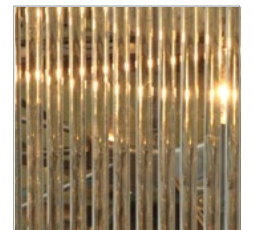

PRODUCTS / CLASSIC COLLECTION / COFFEE TABLES

ROD

The Rod collection is a modern day interpretation of Venetian Murano brass and glass library lights from the 1940s. The elliptical glass rod structure is inspired by the colonnades of Stowe School which made a huge impression on Tim during a visit for an away game in his school days. The dazzling opulence of the glass is daringly contrasted with our natural raw iron finish which accentuates the imperfections made in the handcrafting of the light. Available in a range of lighting as well as illuminating furniture pieces including the console and coffee table.

DIMENSIONS :

L: 47.2" / 120 cm Weight: 85.5 kg
W: 47.2" / 120 cm Max. Watt.: 200 W
H: 16.7" / 40 cm No. of Bulbs: 8

PRODUCT SHOWN IN :

Natural & Clear Glass Rod

BULB TYPE :

EU, AU, ASIA: B E14 18W / Halogen