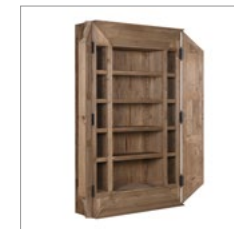

RIDGE

The stoic Ridge bookcase is a more contemporary twist on a vintage material, handcrafted from Genuine English Reclaimed Timber, up to 100 years old and collected from disused buildings in the UK. The salvaged timber is de-nailed by hand and repurposed for its next chapter, rich with the inimitable patina from its past life. With strong sturdy edging echoing a mountain ridge, the Ridge's clean lines and naturally weathered texture bring an instinctive sense of warmth and character to a room. Wide hinged sides reveal concealed shelves to store secret treasures

DIMENSIONS :

L: 51.2" / 130 cm

W: 17.7" / 45 cm

H: 86.6" / 220 cm

PRODUCT SHOWN IN :

Genuine English Reclaimed Timber

NO. OF SHELVES: 5 + 10

Special Note: Natural cracking may occur over time and is not a sign of defect. Each product is finished individually, therefore colour and margins may vary from piece to piece.