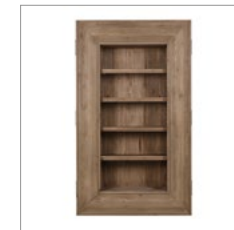

RIDGE

The stoic Ridge bookcase is a more contemporary twist on a vintage material, handcrafted from Genuine English Reclaimed Timber, up to 100 years old and collected from disused buildings in the UK. The salvaged timber is de-nailed by hand and repurposed for its next chapter, rich with the inimitable patina from its past life. With strong sturdy edging echoing a mountain ridge, the Ridge's clean lines and naturally weathered texture bring an instinctive sense of warmth and character to a room. Wide hinged sides reveal concealed shelves to store secret treasures

DIMENSIONS :

L: 51.2" / 130 cm

W: 17.7" / 45 cm

H: 86.6" / 220 cm

PRODUCT SHOWN IN :

Genuine English Reclaimed Timber

NO. OF SHELVES: 5 + 10

Special Note: Natural cracking may occur over time and is not a sign of defect. Each product is finished individually, therefore colour and margins may vary from piece to piece.