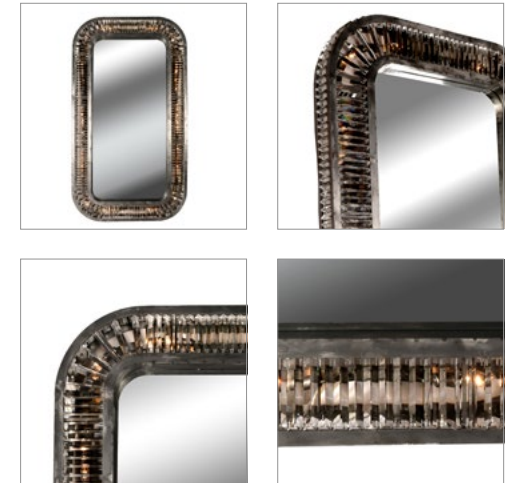

Standing at a statuesque 2.4m high, the Rex tall mirror is handcrafted from 361 backlit triangular prisms, softly diffusing the light for endlessly shifting sparkle. Also available as a round mirror.

#### Rex Round Mirror

L: 37.1" / 95 cm      Weight: 33.6 kg  
W: 5.1" / 13 cm      Max. Watt.: 200 W  
H: 37.1" / 95 cm      No. of Bulbs: 8

### BULB TYPE :

EU, AU, ASIA: B E14 18W / Halogen

US: B E12 20W / Incandescent

Rex also available as in Dining table, Console, Lighting & Mirror - See over for more details.