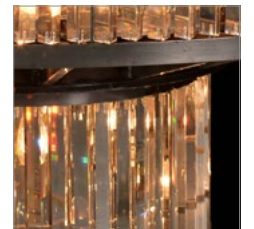

< Back

PRODUCTS / CLASSIC COLLECTION / DINING TABLES

REX

Show-stopping glamour inspired by 1920s Hollywood, when Douglas Fairbanks and Mary Pickford ruled the silver screen and the historic Hollywood Roosevelt Hotel played host to the first Academy Awards. The Oscar-worthy Rex celebrates this era of opulence and optimism, meticulously handcrafted from premium cut crystal. Softly lit from within, the whole piece dramatically glows like a stunning Art Deco chandelier. Dress up for dinner and host your friends for decadent nights of sparkling conversation, fabulous food and far too much wine.