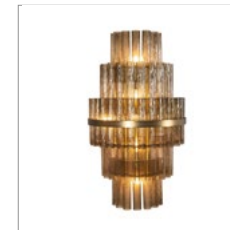

DIMENSIONS :

L: 32" / 82 cm

W: 18" / 45 cm

H: 55" / 140 cm

Weight: 60 kg

Max. Watt.: LED - (US) 38.5 W /

(UK) 28 W / Halogen - 280 W

No. of Bulbs: 7

PRODUCT SHOWN IN :

5 Tier - Plated Bronze

Check for release certification in specific regions.

> APPENDIX SPARE PARTS