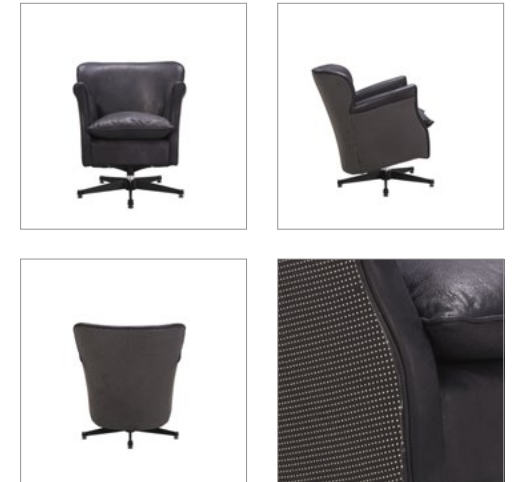

PRODUCTS / CLASSIC COLLECTION / ARMCHAIRS

PUNK PROFESSOR

The classic Professor chair unveils its latest alter ego: the retro Punk Professor. Dressed in rugged Safari Black leather with a silver studded back, the Punk Professor revives the spirit of 70s rock and roll when a new wave of punk rock bands crashed into the London music scene. Compact enough for any corner but with enough personality to be the main attraction, the Punk Professor is also available with a Safari Black leather footstool, so you can put your feet up, and your music on.

OTHER MODELS:

Punk Professor Footstool

L: 21" / 53 cm
W: 17" / 43 cm
H: 18" / 45 cm

DIMENSIONS :

OVERALL	SEAT	ARM
L: 27.6" / 70 cm	L: 18.1" / 46 cm	-
W: 29.7" / 76 cm	W: 20.9" / 53 cm	-
H: 31.5" / 80 cm	H: 20.1" / 51 cm	H: 28" / 71 cm

PRODUCT SHOWN IN :

Pixel Silver

> SEATINGS SPECIFICATIONS