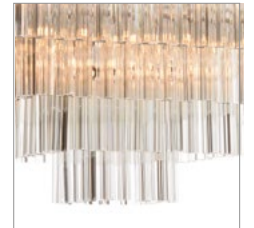

< Back

HOME ACCESSORIES / CLASSIC COLLECTION / LIGHTING

PARADISE

The Paradise shines through waves of pleasure like softly rolling seas, transporting Art Deco glamour into the modern day. We've redesigned our premium K-9 optical grade glass for greater light diffusion to set the mood for mellow moments.

DIMENSIONS :

L: 21.2" / 54 cm Weight: 29 kg
W: 21.2" / 54 cm Max. Watt.: EU 234 / US 325 W
H: 22.2" / 56.5cm No. of Bulbs: 13

PRODUCT SHOWN IN :

54cm - Optical Grade Glass & Natural

Check for release certification in specific regions.

> APPENDIX SPARE PARTS

BULB TYPE :

UK: LED TYPE B

EU, AU, ASIA: B E14 18W / Halogen

US: B E12 25W / Incandescent

This light fixture is dimmable. Paradise is also available as a Pendant, Floor lamp and Table lamp - See over for more details.

HOME ACCESSORIES / CLASSIC COLLECTION / LIGHTING / PARADISE
FULL COLLECTION

**Paradise
7 Rings Pendant**
L: 46.4" / 118cm
W: 46.4" / 118 cm
H: 31.1" / 79 cm

Weight: 128 kg
Max. Watt.: 810 / 1125 W
No. of Bulbs: 45