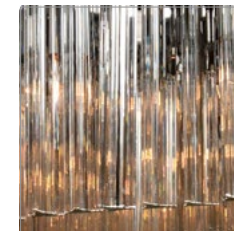

< Back

HOME ACCESSORIES / CLASSIC COLLECTION / LIGHTING

PARADISE

The Paradise shines through waves of pleasure like softly rolling seas, transporting Art Deco glamour into the modern day. We've redesigned our premium K-9 optical grade glass for greater light diffusion to set the mood for mellow moments.

DIMENSIONS :

L: 21.2" / 54 cm Weight: 29 kg
W: 21.2" / 54 cm Max. Watt.: EU 234 / US 325 W
H: 22.2" / 56.5cm No. of Bulbs: 13

PRODUCT SHOWN IN :

54cm - Optical Grade Glass & Natural

Check for release certification in specific regions.