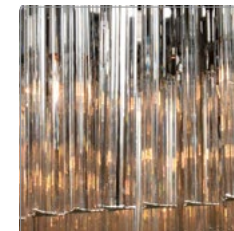

< Back

HOME ACCESSORIES / CLASSIC COLLECTION / LIGHTING

PARADISE

The Paradise shines through waves of pleasure like softly rolling seas, transporting Art Deco glamour into the modern day. We've redesigned our premium K-9 optical grade glass for greater light diffusion to set the mood for mellow moments.

DIMENSIONS :

L: 21.2" / 54 cm Weight: 29 kg
W: 21.2" / 54 cm Max. Watt.: EU 234 / US 325 W
H: 22.2" / 56.5cm No. of Bulbs: 13

PRODUCT SHOWN IN :

54cm - Optical Grade Glass & Natural

Check for release certification in specific regions.