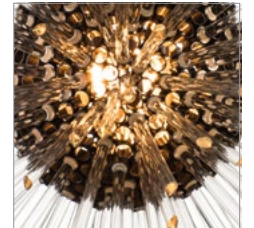

HOME ACCESSORIES / CLASSIC COLLECTION / LIGHTING

NEUTRON

Like a supernova captured in mid-explosion and then frozen in time, the Neutron pendant radiates a powerful yet serene energy. The main light source comes from the glowing nucleus, travelling unseen to the ends of each of the 271 glass rods so that just the tips light up, like newly formed stars floating in the cosmos.

BULB TYPE :

UK: LED TYPE B

EU, AU, ASIA: T20 E14 15W (Filament)

US: T20 E12 25W (Filament)

This light fixture is not dimmable.

DIMENSIONS :

L: 40.6" / 103 cm

Weight: 49 kg

W: 40.6" / 103 cm

Max. Watt.: EU 105 / US 175 W

H: 35.8" / 91 cm

No. of Bulbs: 7

PRODUCT SHOWN IN :

Hand-polished Glass Rods & Iron

Check for release certification in specific regions.

> APPENDIX SPARE PARTS