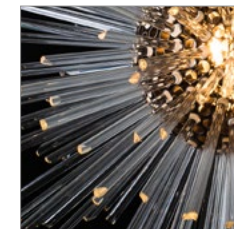

HOME ACCESSORIES / CLASSIC COLLECTION / LIGHTING

NEUTRON

Like a supernova captured in mid-explosion and then frozen in time, the Neutron pendant radiates a powerful yet serene energy. The main light source comes from the glowing nucleus, travelling unseen to the ends of each of the 271 glass rods so that just the tips light up, like newly formed stars floating in the cosmos.

W: 40.6" / 103 cm

Max. Watt.: EU 105 / US 175 W

H: 35.8" / 91 cm

No. of Bulbs: 7

PRODUCT SHOWN IN :

Hand-polished Glass Rods & Iron

Check for release certification in specific regions.

> APPENDIX SPARE PARTS