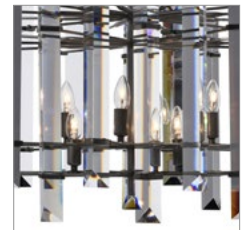

## LIGHT WHEEL

Handcrafted from shimmering prisms of K9 optical glass, the Light Wheel pendant is a unique play on industrial chic. From directly below looking up, the pendant is shaped like a bicycle wheel, with each prism of the wheel held in place by the metal spokes. The triangular prisms have been smoked on one side, making the lightbulb behind it disappear in an optical illusion, creating a series of magical moments where the prisms continue to shine and sparkle of their own accord.

#### Light Wheel Pendant 60cm

L: 23.6" / 60 cm    Weight: 12kg  
W: 23.6" / 60 cm    Max. Watt.: 108 / 150 W  
H: 20.1" / 51 cm    No. of Bulbs: 6

### DIMENSIONS :

L: 31.5" / 80 cm    Weight: 18kg  
W: 31.5" / 80 cm    Max. Watt.: EU 144 / US 200 W  
H: 24.4" / 62 cm    No. of Bulbs: 8