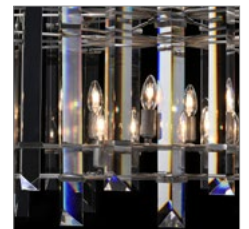

DIMENSIONS :

L: 31.5" / 80 cm   Weight: 18kg
W: 31.5" / 80 cm   Max. Watt.: EU 144 / US 200 W
H: 24.4" / 62 cm   No. of Bulbs: 8

PRODUCT SHOWN IN :

80cm - Optical Grade Glass & Natural

Check for release certification in specific regions.

> APPENDIX SPARE PARTS