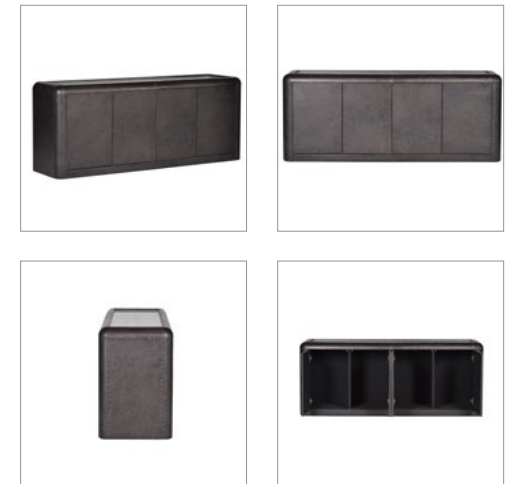

< Back

PRODUCTS / CLASSIC COLLECTION / CONSOLES

LIGHT UP

This elegant console is handcrafted in rich and lustrous Old Saddle Black leather. Sleek and streamlined, it features push opening doors to four spacious interior compartments, and a softly lit glass top to showcase your favourite display items in dramatic style.

LINING : Black Suede

BULB TYPE :

EU, AU, ASIA, US: LED strip
This product is not dimmable

LED COLOUR : Warm White

DIMENSIONS :

L: 68" / 173 cm
W: 18" / 46 cm
H: 27" / 69 cm

Weight: 76 kg
Max. Watt.: 50 W
No. of Bulbs: LED

PRODUCT SHOWN IN :

Old Saddle Black

Check for release certification in specific regions.