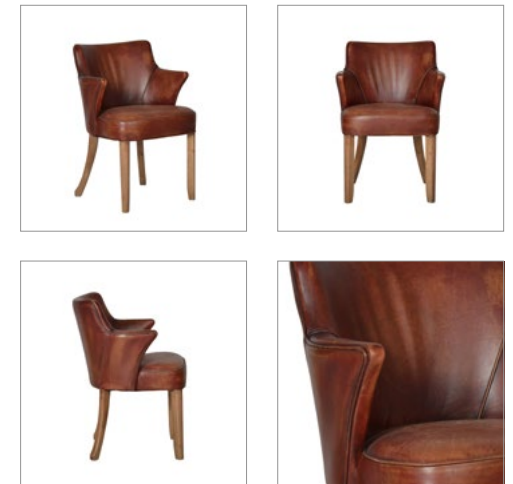

PRODUCTS / CLASSIC COLLECTION / DINING CHAIRS

LANNISTER

The shapely Lannister envelops you in classic comfort for nights around the dinner table, breaking bread with old and new friends. Wrapped in Scarecrow leather, carefully hand-buffed to bring out the natural scars and blemishes of the hide for an authentic, aged look. Features a subtle tuck arm that remains compact while providing extra sport.

AVAILABLE IN :

LEATHER : Antique Tobacco, Whisky | Buff Burnished Blue, Nutmeg, Chocolate, Graphite, Pewter, Taupe | Destroyed Black, Raw | Old Saddle Black, Cocoa, Nut | Safari Black, Charcoal, Nutmeg, Tobacco | Savage | Vagabond Black, Blue, Brown, Mustard, Red | Vintage Bianco, Cigar, Jet Black

FABRIC : Natural Linen Azure, Ecru, Mist, Smoke | Pennines Linen Natural | Revival Velvet Teal, Mint, Grey, Navy, Black, Ruby, Aqua | Woven Linen Ash, Graphite

LEGS : Black | Weathered Oak

DIMENSIONS :

OVERALL	SEAT	ARM
L: 24.4" / 62 cm	L: 21.5" / 55 cm	-
W: 24.8" / 63 cm	W: 18.1" / 46 cm	-
H: 33.9" / 86 cm	H: 20.3" / 52 cm	H: 27.6" / 70 cm