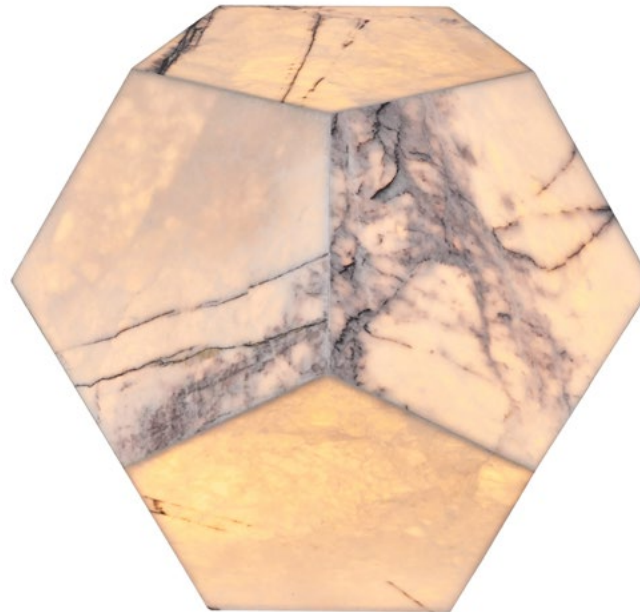

PRODUCTS / NEW 2021 / SIDE TABLES

KYRON

The galactically enigmatic Kyron collection takes inspiration from the Chiron comet, named after a mythological centaur revered by the Greek Gods for his superlative wisdom and enlightenment. The entire piece is crafted in moonstone, a natural crystal mineral that is said to harvest the energy of the moon and instil calmness and serenity. Light shines through the opalescent crystal, highlighting its beautiful natural veins and emanating a soft, moonlit glow.

OTHER MODELS :

Kyron Coffee Table

L: 24" / 61 cm

W: 24" / 61 cm

H: 20" / 51 cm

DIMENSIONS :

L: 24" / 61 cm

W: 24" / 61 cm

H: 20" / 51 cm

Weight: 23 kg

Max Watt. : Halogen - 17.5 W

No. of Bulbs : 5

BULB TYPE: UK, US, EU, AUS, AF: GU10 Halogen Bulb + E14 Halogen Bulb

DIMMABLE: NO

Special Note: Small white markings may appear within the grooves of the rippled side, this is a characteristic of the glass and part of the design.

PRODUCT SHOWN IN :

Side Table - Moonstone

> APPENDIX SPARE PARTS