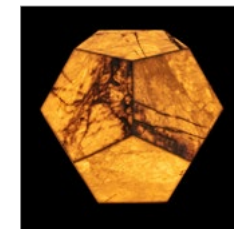

DIMENSIONS :

L: 24" / 61 cm

W: 24" / 61 cm

H: 20" / 51 cm

Weight: 23 kg

Max Watt. : Halogen - 17.5 W

No. of Bulbs : 5

BULB TYPE: UK, US, EU, AUS, AF: GU10 Halogen Bulb + E14 Halogen Bulb

DIMMABLE: NO

Special Note: Small white markings may appear within the grooves of the rippled side, this is a characteristic of the glass and part of the design.

PRODUCT SHOWN IN :

Side Table - Moonstone

> APPENDIX SPARE PARTS