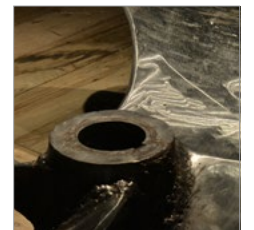

PRODUCTS / CLASSIC COLLECTION / COFFEE TABLES

JUNK ART SQUARE

The distinctive Junk Art coffee table is handcrafted from the propellers of decommissioned Chinese fishing junks, topped with a simple pane of glass. The reclaimed propeller, which once roared into life over the seas, lends its history and authenticity to these one of a kind pieces. Available in smaller size and also in round top.

OTHER MODELS :

Junk Art Square
Coffee Table 110cm

DIMENSIONS :

160 cm	110 cm
L: 63" / 160 cm	L: 43.3" / 110 cm
W: 63" / 160 cm	W: 43.3" / 110 cm
H: 16.5" / 40 cm	H: 16.5" / 40 cm

PRODUCT SHOWN IN :

160cm - Vintage Steel Propeller & Glass Top

Special Note: A 4-leaf propeller is used in the square table. Style may vary slightly from piece to piece, due to the different dimensions and shape of each propeller.