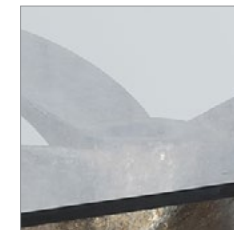

PRODUCTS / CLASSIC COLLECTION / COFFEE TABLES

JUNK ART SQUARE

The distinctive Junk Art coffee table is handcrafted from the propellers of decommissioned Chinese fishing junks, topped with a simple pane of glass. The reclaimed propeller, which once roared into life over the seas, lends its history and authenticity to these one of a kind pieces. Available in smaller size and also in round top.

OTHER MODELS :

Junk Art Square
Coffee Table 110cm

DIMENSIONS :

160 cm	110 cm
L: 63" / 160 cm	L: 43.3" / 110 cm
W: 63" / 160 cm	W: 43.3" / 110 cm
H: 16.5" / 40 cm	H: 16.5" / 40 cm

PRODUCT SHOWN IN :

160cm - Vintage Steel Propeller & Glass Top

Special Note: A 4-leaf propeller is used in the square table. Style may vary slightly from piece to piece, due to the different dimensions and shape of each propeller.