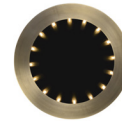

< Back

HOME ACCESSORIES / CLASSIC COLLECTION / MIRRORS

INCEPTION

Inspired by infinity mirrors from the 1970s, the Inception lights up to reveal a seemingly endless line of reflections, appearing smaller and smaller as they fade into the distance. When it's turned off, it becomes an elegant everyday mirror, framed in thick Flat Brass. Once turned on, it's as if a portal has been opened, leading you into another dimension. LED antique bulbs are placed behind the frame for a lighting effect that's soft and mellow. Handcrafted with the finest detail, the Inception mirror is a spectacular showcase of artistry and drama.

BULB TYPE :

EU, AU, ASIA: ST26 E14 1W / LED

US: S11 E12 1W / LED

LED Colour: Warm White

AVAILABLE IN :

FINISHES : Flat Brass

Special Note: This light fixture is not dimmable.

Also available in diameter 100cm, 70cm Mirror - See over for more details of the full collection.

Dia. 130cm - Flat Brass

Check for release certification in specific regions.

> APPENDIX SPARE PARTS

TIMOTHY OULTON

HOME ACCESSORIES / CLASSIC COLLECTIONS / MIRRORS / INCEPTION
FULL COLLECTION

**Inception Round
Large 130cm**
Dia: 51.2" / 130 cm
W: 4.3" / 11 cm
Weight: 68 kg
Max watt.: 32W
No. of Bulbs: 32
Not Dimmable

**Inception Round
Medium Mirror 100cm**
Dia: 39.3" / 100 cm
W: 4.3" / 11 cm
Weight: 52.5 kg
Max watt.: 24W
No. of Bulbs: 24
Not Dimmable

**Inception Round
Small Mirror 70cm**
Dia: 27.5" / 70 cm
W: 4.3" / 11 cm
Weight: 25.5 kg
Max watt.: 16W
No. of Bulbs: 16
Not Dimmable