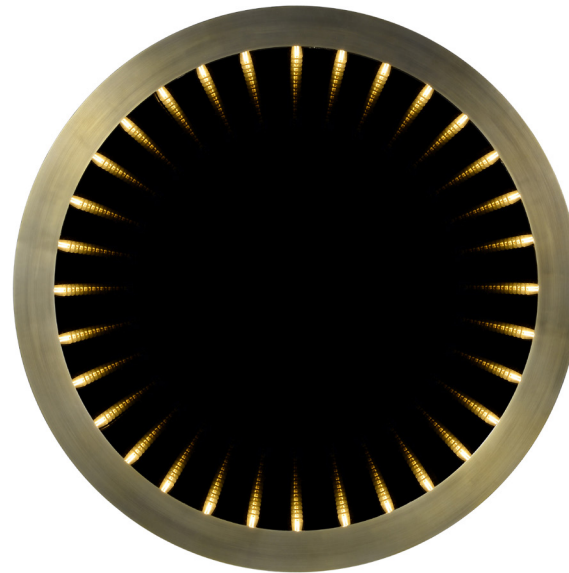

< Back

HOME ACCESSORIES / CLASSIC COLLECTION / MIRRORS

INCEPTION

Inspired by infinity mirrors from the 1970s, the Inception lights up to reveal a seemingly endless line of reflections, appearing smaller and smaller as they fade into the distance. When it's turned off, it becomes an elegant everyday mirror, framed in thick Flat Brass. Once turned on, it's as if a portal has been opened, leading you into another dimension. LED antique bulbs are placed behind the frame for a lighting effect that's soft and mellow. Handcrafted with the finest detail, the Inception mirror is a spectacular showcase of artistry and drama.

BULB TYPE :

EU, AU, ASIA: ST26 E14 1W / LED

US: S11 E12 1W / LED

LED Colour: Warm White

AVAILABLE IN :

FINISHES : Flat Brass

Special Note: This light fixture is not dimmable.

Also available in diameter 100cm, 70cm Mirror - See over for more details of the full collection.

DIMENSIONS :

ROUND

Dia: 51.2" / 130 cm

W: 4.3" / 11 cm

Weight: 68 Kg

Max watt.: 32W

No. of Bulbs: 32

PRODUCT SHOWN IN :

**Inception Round
Medium Mirror 100cm**
Dia: 39.3" / 100 cm
W: 4.3" / 11 cm
Weight: 52.5 kg
Max watt.: 24W
No. of Bulbs: 24
Not Dimmable

**Inception Round
Small Mirror 70cm**
Dia: 27.5" / 70 cm
W: 4.3" / 11 cm
Weight: 25.5 kg
Max watt.: 16W
No. of Bulbs: 16
Not Dimmable