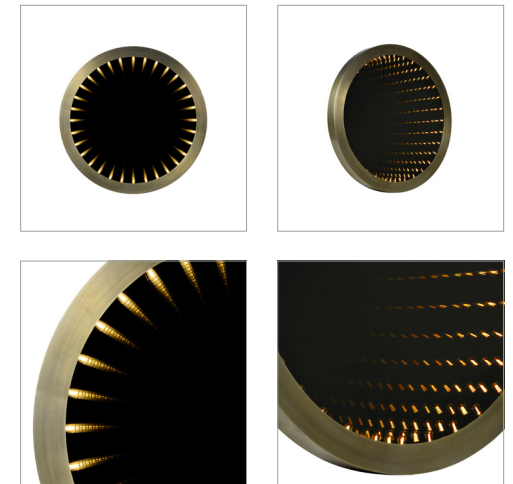

< Back

HOME ACCESSORIES / CLASSIC COLLECTION / MIRRORS

INCEPTION

Inspired by infinity mirrors from the 1970s, the Inception lights up to reveal a seemingly endless line of reflections, appearing smaller and smaller as they fade into the distance. When it's turned off, it becomes an elegant everyday mirror, framed in thick Flat Brass. Once turned on, it's as if a portal has been opened, leading you into another dimension. LED antique bulbs are placed behind the frame for a lighting effect that's soft and mellow. Handcrafted with the finest detail, the Inception mirror is a spectacular showcase of artistry and drama.

BULB TYPE :

EU, AU, ASIA: ST26 E14 1W / LED

US: S11 E12 1W / LED

LED Colour: Warm White

AVAILABLE IN :

FINISHES : Flat Brass

Special Note: This light fixture is not dimmable.

Also available in diameter 100cm, 70cm Mirror - See over for more details of the full collection.

DIMENSIONS :

ROUND

Dia: 51.2" / 130 cm

W: 4.3" / 11 cm

Weight: 68 Kg

Max watt.: 32W

No. of Bulbs: 32

PRODUCT SHOWN IN :

Dia. 130cm - Flat Brass

Check for release certification in specific regions.

> APPENDIX SPARE PARTS

TIMOTHY OULTON

HOME ACCESSORIES / CLASSIC COLLECTIONS / MIRRORS / INCEPTION
FULL COLLECTION

**Inception Round
Large 130cm**
Dia: 51.2" / 130 cm
W: 4.3" / 11 cm
Weight: 68 kg
Max watt.: 32W
No. of Bulbs: 32
Not Dimmable