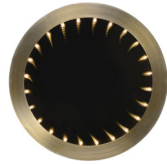

< Back

HOME ACCESSORIES / CLASSIC COLLECTION / MIRRORS

INCEPTION

Inspired by infinity mirrors from the 1970s, the Inception lights up to reveal a seemingly endless line of reflections, appearing smaller and smaller as they fade into the distance. When it's turned off, it becomes an elegant everyday mirror, framed in thick Flat Brass. Once turned on, it's as if a portal has been opened, leading you into another dimension. LED antique bulbs are placed behind the frame for a lighting effect that's soft and mellow. Handcrafted with the finest detail, the Inception mirror is a spectacular showcase of artistry and drama.

BULB TYPE :

EU, AU, ASIA: ST26 E14 1W / LED

US: S11 E12 1W / LED

LED Colour: Warm White

AVAILABLE IN :

FINISHES : Flat Brass

Special Note: This light fixture is not dimmable.

Also available in diameter 100cm, 70cm Mirror - See over for more details of the full collection.

Dia. 130cm - Flat Brass

Check for release certification in specific regions.

> APPENDIX SPARE PARTS

TIMOTHY OULTON

HOME ACCESSORIES / CLASSIC COLLECTIONS / MIRRORS / INCEPTION
FULL COLLECTION

**Inception Round
Large 130cm**
Dia: 51.2" / 130 cm
W: 4.3" / 11 cm
Weight: 68 kg
Max watt.: 32W
No. of Bulbs: 32
Not Dimmable

**Inception Round
Medium Mirror 100cm**
Dia: 39.3" / 100 cm
W: 4.3" / 11 cm
Weight: 52.5 kg
Max watt.: 24W
No. of Bulbs: 24
Not Dimmable

**Inception Round
Small Mirror 70cm**
Dia: 27.5" / 70 cm
W: 4.3" / 11 cm
Weight: 25.5 kg
Max watt.: 16W
No. of Bulbs: 16
Not Dimmable