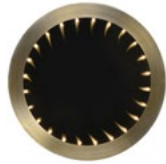

HOME ACCESSORIES / CLASSIC COLLECTION / LIGHTING

INCEPTION

Inspired by infinity mirrors from the 1970s, the Inception lights up to reveal a seemingly endless line of reflections, appearing smaller and smaller as they fade into the distance. When it's turned off, it becomes an elegant everyday mirror, framed in thick Flat Brass. Once turned on, it's as if a portal has been opened, leading you into another dimension. LED antique bulbs are placed behind the frame for a lighting effect that's soft and mellow. Handcrafted with the finest detail, the Inception mirror is a spectacular showcase of artistry and drama.

DIMENSIONS :

L: 10.6" / 27 cm
W: 5.5" / 14 cm
H: 39.4" / 100 cm

Weight: 30 kg
Max watt.: 107 / 175 W
No. of Bulbs: 7
Dimmable

PRODUCT SHOWN IN :

Flat Brass

Check for release certification in specific regions.

> APPENDIX SPARE PARTS

BULB TYPE :

EU, AU, ASIA: ST26 E14 1W / LED

US: S11 E12 1W / LED

LED Colour: Warm White

This light fixture is dimmable. See over for more details of the full collection.

HOME ACCESSORIES / CLASSIC COLLECTION / LIGHTING / INCEPTION
FULL COLLECTION

**Inception Round
Large Mirror 130cm**
Dia: 51.2" / 130 cm
W: 4.3" / 11 cm
Weight: 67 kg
Max watt.: 32W
No. of Bulbs: 32
Not Dimmable

**Inception Round
Medium Mirror 100cm**
Dia: 39.3" / 100 cm
W: 4.3" / 11 cm
Weight: 52.5 kg
Max watt.: 24W
No. of Bulbs: 24
Not Dimmable