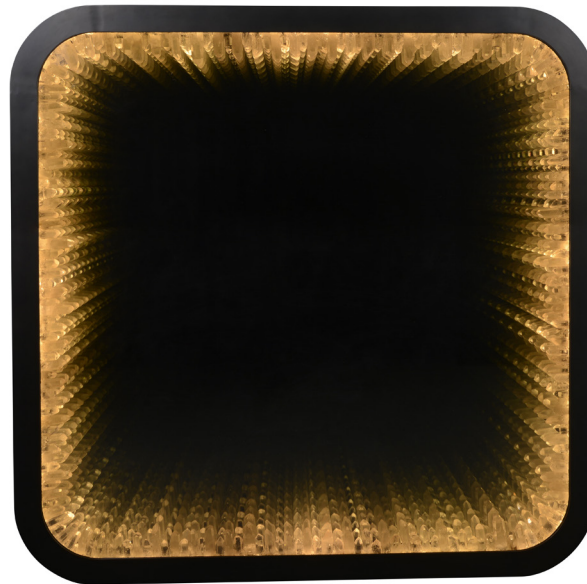

HOME ACCESSORIES / NEW 2021 / MIRRORS

INCEPTION ROCK CRYSTAL

Mesmerising the eye with an endless sea of glowing crystals, the Inception Rock Crystal mirror takes its cue from 1970s infinity mirrors but infuses it with mankind's ancient love of precious stones. Sourced raw from the earth, icy shards of rock crystal are individually applied to circle the inner frame, topped by a clear pane of glass. Once turned on, the crystals multiply in a seemingly never-ending line of reflections, transporting you to an out-of-this-world realm. An exceptionally glamorous piece, handcrafted in matt black metal with bronzed edging, mixing echoes of Art Deco opulence with modern cutting-edge design. The multi-faceted rock crystals disperse the light in every direction as it shines through the translucent stone, for a soft and romantic glow that sets the perfect tone for entertaining.

BULB TYPE :

EU, AU, US : LED modular 28W

AVAILABLE IN :

Matt Black (Tall Mirror ONLY) | Dark Bronze (Square Mirror ONLY)

DIMMABLE : No

See over for more details of the full Inception Rock Crystal collection.

DIMENSIONS :

L: 49.6" / 126 cm Weight: 110 kg
W: 4.7" / 12 cm Max. Watt.: LED modular 37W
H: 49.6" / 126 cm No. of Bulbs: 9

PRODUCT SHOWN IN :

Dark Bronze

Check for release certification in specific regions.

**Inception Rock Crystal
Square Mirror 102cm**

L: 40.2" / 102 cm
W: 4.7" / 12 cm
H: 40.2" / 102 cm

Weight: 76.2 kg
Max watt.: LED modular 33W
No. of Bulbs: 8

**Inception Rock Crystal
Square Mirror 75cm**