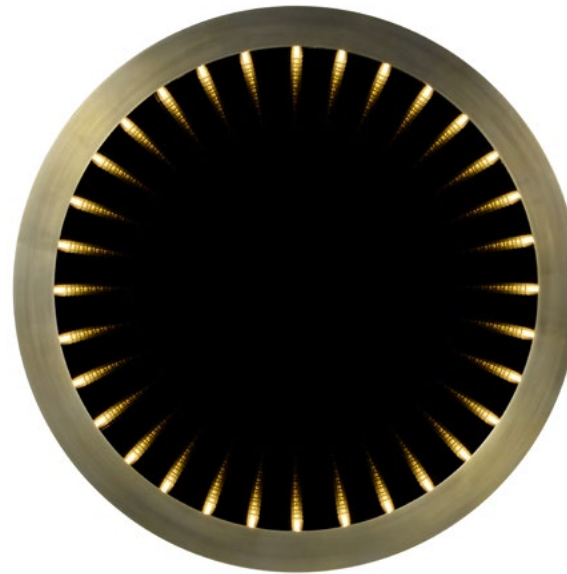

HOME ACCESSORIES / CLASSIC COLLECTION / MIRRORS

INCEPTION

Inspired by infinity mirrors from the 1970s, the Inception lights up to reveal a seemingly endless line of reflections, appearing smaller and smaller as they fade into the distance. When it's turned off, it becomes an elegant everyday mirror, framed in thick Flat Brass. Once turned on, it's as if a portal has been opened, leading you into another dimension. LED antique bulbs are placed behind the frame for a lighting effect that's soft and mellow. Handcrafted with the finest detail, the Inception mirror is a spectacular showcase of artistry and drama.

BULB TYPE :

EU, AU, ASIA: ST26 E14 1W / LED

US: S11 E12 1W / LED

LED Colour: Warm White

AVAILABLE IN :

FINISHES : Matt Black | Flat Brass

Special Note: This light fixture is not dimmable.

Also available in diameter 100cm, 70cm Mirror - See over for more details of the full collection.

DIMENSIONS :

ROUND

Dia: 51.2" / 130 cm

W: 4.3" / 11 cm

Weight: 67 Kg

Max watt.: 32W

No. of Bulbs: 32

PRODUCT SHOWN IN :

Dia. 130cm - Flat Brass

Check for release certification in specific regions.

HOME ACCESSORIES / CLASSIC COLLECTIONS / MIRRORS / INCEPTION
FULL COLLECTION

**Inception Round
Large 130cm**
Dia: 51.2" / 130 cm
W: 4.3" / 11 cm
Weight: 67 kg
Max watt.: 32W
No. of Bulbs: 32
Not Dimmable