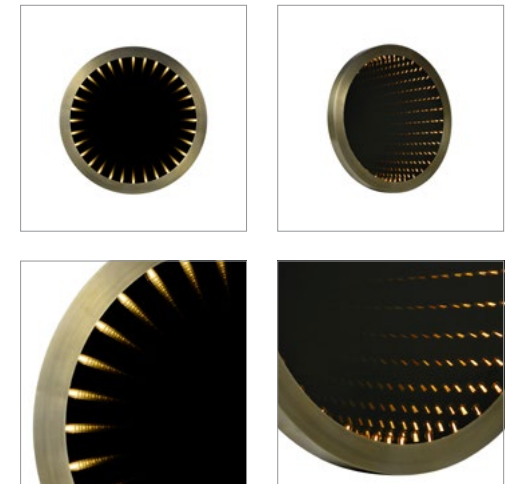

HOME ACCESSORIES / CLASSIC COLLECTION / MIRRORS

INCEPTION

Inspired by infinity mirrors from the 1970s, the Inception lights up to reveal a seemingly endless line of reflections, appearing smaller and smaller as they fade into the distance. When it's turned off, it becomes an elegant everyday mirror, framed in thick Flat Brass. Once turned on, it's as if a portal has been opened, leading you into another dimension. LED antique bulbs are placed behind the frame for a lighting effect that's soft and mellow. Handcrafted with the finest detail, the Inception mirror is a spectacular showcase of artistry and drama.

BULB TYPE :

EU, AU, ASIA: ST26 E14 1W / LED

US: S11 E12 1W / LED

LED Colour: Warm White

AVAILABLE IN :

FINISHES : Matt Black | Flat Brass

Special Note: This light fixture is not dimmable.

Also available in diameter 100cm, 70cm Mirror - See over for more details of the full collection.

DIMENSIONS :

ROUND

Dia: 51.2" / 130 cm

W: 4.3" / 11 cm

Weight: 67 Kg

Max watt.: 32W

No. of Bulbs: 32

PRODUCT SHOWN IN :

Dia. 130cm - Flat Brass

Check for release certification in specific regions.

HOME ACCESSORIES / CLASSIC COLLECTIONS / MIRRORS / INCEPTION
FULL COLLECTION

**Inception Round
Large 130cm**
Dia: 51.2" / 130 cm
W: 4.3" / 11 cm
Weight: 67 kg
Max watt.: 32W
No. of Bulbs: 32
Not Dimmable