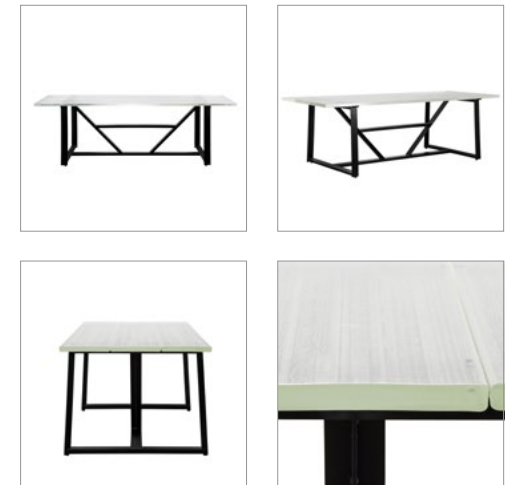

PRODUCTS / CLASSIC COLLECTION / DINING TABLES

ICEBERG

The Iceberg collection's minimal lines encapsulate the elemental power of ice. Wide planks of transparent glass evoke sleek, frozen blocks of water, floating serenely atop a rigid black steel frame. Each plank can simply be lifted and turned, choosing from a unique wave-like texture on one side or a smooth, pure finish on the reverse. Carefully crafted, thought-out details for modern entertaining.

AVAILABLE IN 2 SIZES:

Iceberg Dining Table 213cm

L: 83.9" / 213 cm
W: 38.9" / 99 cm
H: 30" / 76 cm
L.S: 52.4" / 133cm

Special Note: Small white markings may appear within the grooves of the rippled side, this is a characteristic of the glass and part of the design.

Two people are recommended to carefully turn the glass planks if desired.

See over for more details of the full collection.

DIMENSIONS :

OVERALL

L: 97.6" / 248 cm
W: 38.9" / 99 cm
H: 30" / 76 cm

LEGS SPACING

L: 67" / 170 cm

UNDER TABLE TOP

H: 29" / 73 cm

PRODUCT SHOWN IN :

248cm - Glass Beam & Matt Black

PRODUCTS / CLASSIC COLLECTION / DINING TABLES / ICEBERG

**Iceberg
Side Table**
L: 27.6" / 70 cm
W: 26.8" / 68 cm
H: 23.6" / 60 cm