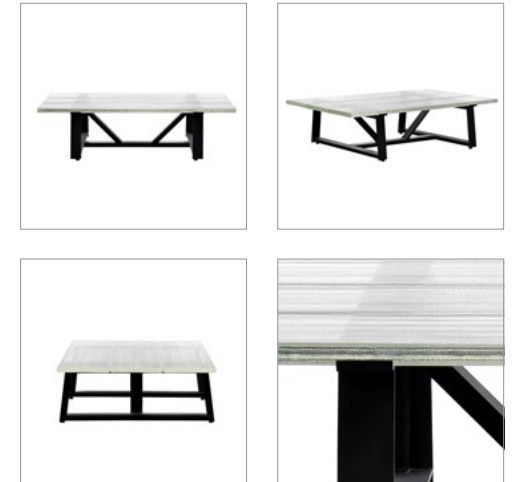

PRODUCTS / CLASSIC COLLECTION / COFFEE TABLES

ICEBERG

The Iceberg collection's minimal lines encapsulate the elemental power of ice. Wide planks of transparent glass evoke sleek, frozen blocks of water, floating serenely atop a rigid black steel frame. Each plank can simply be lifted and turned, choosing from a unique wave-like texture on one side or a smooth, pure finish on the reverse. Carefully crafted, thought-out details for modern entertaining.

DIMENSIONS :

L: 58.3" / 148 cm

W: 38.9" / 99 cm

H: 14.9" / 38 cm

PRODUCT SHOWN IN :

Glass Beam & Matt Black

Special Note: Small white markings may appear within the grooves of the rippled side, this is a characteristic of the glass and part of the design.