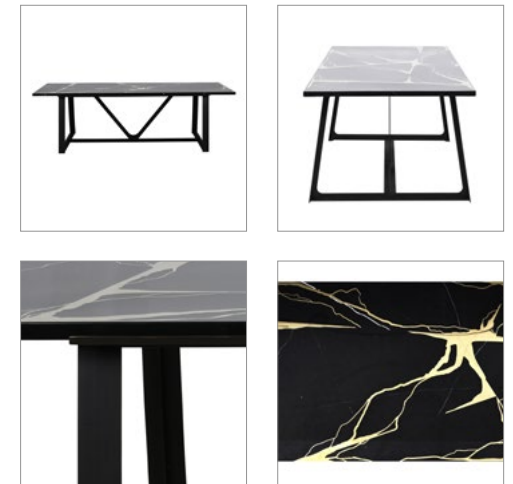

PRODUCTS / CLASSIC COLLECTION / DINING TABLES

HESTIA

Swirl your senses with the dramatic Hestia dining table, adding a heady sense of occasion to every mealtime. Like a piece of abstract art, each one is completely unique, entwining a jigsaw of rich, black marble pieces with golden veins of liquid brass. The table top is polished for a smooth, flush surface with a beautiful shine, inlaid in a Brushed Brass frame for visual contrast.

Limited edition collection of 50 pieces.

DIMENSIONS :

OVERALL

L: 98.4" / 250 cm

W: 40" / 102 cm

H: 29.9" / 76 cm

LEGS SPACING

L: 67.7" / 172 cm

UNDER TABLE TOP

H: 28.7" / 73 cm

PRODUCT SHOWN IN :

Marble Black Polished with Brass Inlay & Dark Bronze