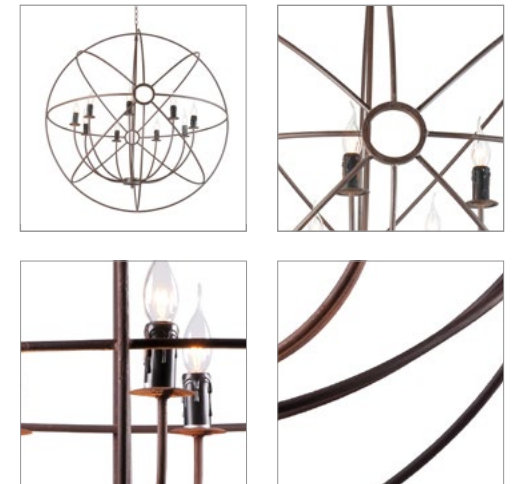

HOME ACCESSORIES / CLASSIC COLLECTION / LIGHTING

GYRO

The Gyro lighting collection is inspired by nineteenth century experimental physicist Leon Foucault's gyroscope: a device used for measuring orientation. Extracting key elements from the historical instrument such as its multiple axes, the gyroscope has been reinterpreted into a framework of aged metal spheres fixed around a nucleus of candle lights. These sculptural forms have been redesigned into functional lighting fixtures including floor lamps, sconces, table lamps, and pendants, and are featured in two authentic finishes: Antique Rust and Natural raw metal.

AVAILABLE IN :

FRAME : Antique Rust | Natural

BULB TYPE :

EU, AU, ASIA: CA E14 18W / Halogen

US: CA E12 25W / Incandescent

This light fixture is dimmable. Gyro also available in Pendant, Floor lamp, Table lamp and Sconce - See over for other sizes.

DIMENSIONS :

L: 40.2" / 102 cm Weight: 7 kg
W: 40.2" / 102 cm Max. Watt.: EU 162 / US 225 W
H: 42.5" / 108 cm No. of Bulbs: 9

PRODUCT SHOWN IN :

Large Pendant - Antique Rust

Check for release certification in specific regions.

> APPENDIX SPARE PARTS

HOME ACCESSORIES / CLASSIC COLLECTION / LIGHTING / GYRO
FULL COLLECTION

Double Gyro Pendant (103cm)

L: 40.6" / 103 cm
W: 40.6" / 103 cm
H: 42.9" / 109 cm

Weight: 9 kg
Max. Watt.: 126 / 175 W
No. of Bulbs: 7