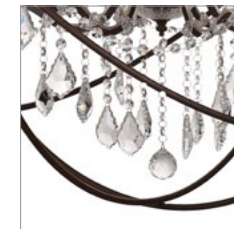

## GYRO CRYSTAL

The Gyro Crystal lighting collection is inspired by nineteenth century experimental physicist Leon Foucault's Gyroscope: a device used for measuring orientation. The gyroscope has been reinterpreted into a framework of aged metal spheres fixed around a crystal chandelier nucleus, boldly contrasting the masculine industrial look of the scientific instrument with the more feminine romantic look of the precision cut crystal. These sculptural forms have been redesigned into functional lighting fixtures including floor lamps, sconces, table lamps, and chandeliers, and are featured in two authentic finishes; Antique Rust and Natural raw metal.