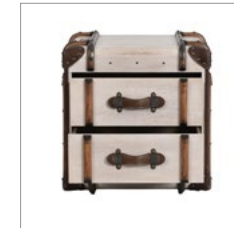

< Back

PRODUCTS / CLASSIC COLLECTION / SIDE TABLES

GLOBETREKKER

Harking back to the romantic era of long, luxurious voyages by sea, the Globetrekker range is inspired by an original trunk from 1914 that Timothy Oulton discovered at an antiques market. Intrigued by the intricate detailing and beautiful brass plate of the trunk, Tim deconstructed the antique, redesigning it to encompass a full collection of side tables, chests, coffee tables, and bookcases, evolving with a range of different innovative finishes. Globetrekker Aero has a rugged, distressed aluminium finish inspired by military aircraft, while Waxed Vellum has a beautifully aged look, with vellum traditionally used as a writing material in medieval manuscripts.

DIMENSIONS :

L: 23.8" / 61 cm
W: 23.8" / 61 cm
H: 24.2" / 62 cm

PRODUCT SHOWN IN :

Waxed Vellum

> FINISHES STANDARDS

LINING: Black Canvas | Green Canvas

AVAILABLE IN: Aero | Waxed Vellum

See over for more details of the full collection.

PRODUCTS / CLASSIC COLLECTION / SIDE TABLES / GLOBETREKKER

FULL COLLECTION

Globetrekker Side Table
L: 21.7" / 55 cm
W: 21.3 / 54 cm
H: 24" / 61 cm

Globetrekker 2 Drawers Side Table
L: 23.8" / 61 cm
W: 23.8" / 61 cm
H: 24.2" / 62 cm