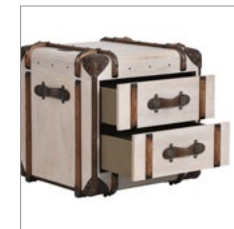

< Back

PRODUCTS / CLASSIC COLLECTION / SIDE TABLES

GLOBETREKKER

Harking back to the romantic era of long, luxurious voyages by sea, the Globetrekker range is inspired by an original trunk from 1914 that Timothy Oulton discovered at an antiques market. Intrigued by the intricate detailing and beautiful brass plate of the trunk, Tim deconstructed the antique, redesigning it to encompass a full collection of side tables, chests, coffee tables, and bookcases, evolving with a range of different innovative finishes. Globetrekker Aero has a rugged, distressed aluminium finish inspired by military aircraft, while Waxed Vellum has a beautifully aged look, with vellum traditionally used as a writing material in medieval manuscripts.

DIMENSIONS :

L: 23.8" / 61 cm
W: 23.8" / 61 cm
H: 24.2" / 62 cm

PRODUCT SHOWN IN :

Waxed Vellum

> FINISHES STANDARDS

LINING: Black Canvas | Green Canvas

AVAILABLE IN: Aero | Waxed Vellum

See over for more details of the full collection.