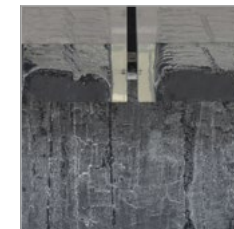

PRODUCTS / CLASSIC COLLECTION / COFFEE TABLES

GLACIER

Like a primeval volcanic eruption frozen in time, Glacier spectacularly freezes logs of burnt effect in Crystalline Acrylic. The ice-cold smooth appearance contrasts with the charred look of the rugged timber, like mixing fire and ice. The table features four beams of timber encased in acrylic, set atop two large timbers also in acrylic. The spectacular bubbling finish is uniquely different on each piece.

H: 16.5" / 42 cm

PRODUCT SHOWN IN :

180cm - Burntwood & Acrylic

Special Note: Each piece is unique and made individually, therefore patterns and extent of bubbles within the acrylic may vary.

Also available in Dining table and Console - See over for more details.