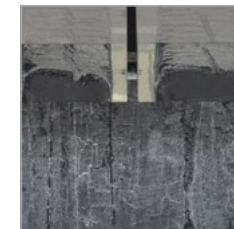

PRODUCTS / CLASSIC COLLECTION / COFFEE TABLES

GLACIER

Like a primeval volcanic eruption frozen in time, Glacier spectacularly freezes logs of burnt effect in Crystalline Acrylic. The ice-cold smooth appearance contrasts with the charred look of the rugged timber, like mixing fire and ice. The table features four beams of timber encased in acrylic, set atop two large timbers also in acrylic. The spectacular bubbling finish is uniquely different on each piece.

H: 16.5" / 42 cm

PRODUCT SHOWN IN :

Burntwood & Acrylic

Special Note: Each piece is unique and made individually, therefore patterns and extent of bubbles within the acrylic may vary.

Also available in Dining table and Console - See over for more details.