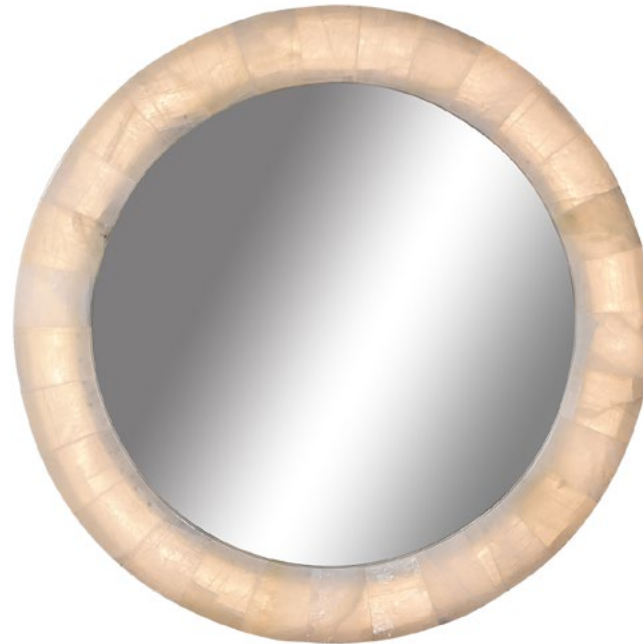

## FROZEN

Continuing Timothy Oulton's fascination for ancient rocks and crystals, the Frozen lighting range is made using natural calcite crystals. Calcite's mystical properties have long been said to stimulate mental energy and help you to let go of the past and step forward into the future. More opaque and milky in colour compared to our quartz lighting collections, the crystals emit a very soft, gentle glow when illuminated, with earthy colourings occasionally visible within the crystal. Designed using very simple shapes with almost no visible frame, Frozen captures the enchanting beauty, romance and magic of one of Earth's oldest natural materials.

### OTHER MODELS :

#### Frozen Tall Mirror

L: 39.4" / 100 cm

W: 4.1" / 10.5 cm

H: 86.6" / 220 cm

### DIMENSIONS :

Round

L: 30.1" / 76.5 cm

W: 30.1" / 76.5 cm

H: 3.3" / 8.5 cm

Weight: 30kg

Max. Watt.: LED Strip

No. of Bulbs: 1