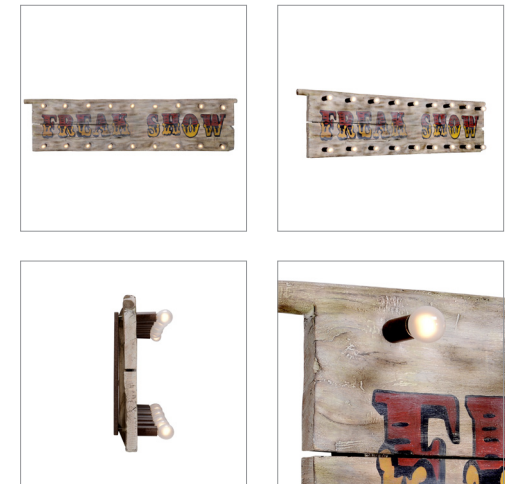

HOME ACCESSORIES / CLASSIC COLLECTION / WALL ART

FREAK SHOW

These unique circus signs are a nostalgic bow to the showmanship of 1920s funfairs. The design is painted by hand onto an old salvage door. The hand painting process takes 48 hours, all the bolts holes are kept in and the weathered character is preserved, as a testament to its rich provenance. A rugged, distressed finish gives this piece a very vintage feel, softly lit by playful white carnival bulbs.

OTHER MODELS :

Piccadilly Circus

Peep Show

BULB TYPE :

EU, AU, ASIA: P45 E14 18W / Halogen

US: P45 E12 15W / Incandescent

Special Note: Each piece being assembled, finished and painted by hand, color shape and size variations are to be expected.

DIMENSIONS :

L: 73" / 186 cm

W: 7.5 / 19 cm

H: 19.3" / 49 cm

Weight: 22 kg

Max. Watt.: 450 W

No. of Bulbs: 18

PRODUCT SHOWN IN :

Freak Show - Distressed Paint

Check for release certification in specific regions.